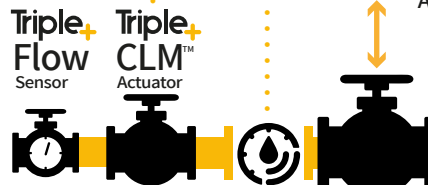

Triple+
Central
Monitor
Station

Triple+
Spruce Soil
Moisture
Sensor

Triple+
Magnetic
Sensor

Triple+
Smoke
Sensor

Triple+
Acoustic
Sensor

Triple+
Carbon
Sensor

Triple+
Gas
Sensor

Triple+
Motion
Sensor

Triple+
Emergency
Button

Triple+
HUB™

Triple+
Flood
Detector

Triple+
Rope
Detector

Triple+
Irrigation
Controller

Triple+
Flow
Sensor

Triple+
CLM™
Actuator

Triple+
Remote
Meter
Reading

Triple+
Universal
Autoswitch